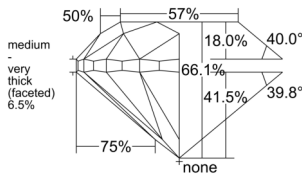

GIA®

FACSIMILE

GIA REPORT 6535949957

Verify this report at GIA.edu

GIA NATURAL DIAMOND DOSSIER®

November 11, 2025
GIA Report Number 6535949957
Shape and Cutting Style ..... Round Brilliant
Measurements ..... 4.83 - 4.87 x 3.21 mm

GRADING RESULTS

Carat Weight ..... 0.50 carat
Color Grade ..... N
Clarity Grade VS1
Cut Grade ..... Good

ADDITIONAL GRADING INFORMATION

Polish ..... Excellent
Symmetry ..... Excellent
Fluorescence ..... Strong Blue
Clarity Characteristics ..... Cloud, Needle, Pinpoint
Inscription(s): GIA 6535949957

PROPORTIONS

Profile to actual proportions

GRADING SCALES

GIA COLOR SCALE	GIA CLARITY SCALE	GIA CUT SCALE
COLOURLESS D	FLAWLESS	EXCELLENT
E	INTERNALLY FLAWLESS	
F	VVS₁	VERY GOOD
G		
H	VVS₂	GOOD
I	VS₁	
J	VS₂	FAIR
K	SI₁	
L	SI₂	POOR
M	I₁	
N	I₂	
O	I₃	
P		
Q		
R		
S		
T		
U		
V		
W		
X		
Y		
Z