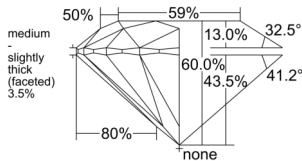

GIA®

FACSIMILE

GIA REPORT 6535926698

Verify this report at GIA.edu

GIA NATURAL DIAMOND DOSSIER®

November 10, 2025
GIA Report Number 6535926698
Shape and Cutting Style ..... Round Brilliant
Measurements ..... 4.89 - 4.91 x 2.94 mm

GRADING RESULTS

Carat Weight ..... 0.42 carat
Color Grade ..... G
Clarity Grade S11
Cut Grade ..... Excellent

ADDITIONAL GRADING INFORMATION

Polish ..... Excellent
Symmetry ..... Excellent
Fluorescence ..... None
Clarity Characteristics ..... Cloud
Inscription(s): GIA 6535926698

PROPORTIONS

GRADING SCALES

GIA COLOR SCALE	GIA CLARITY SCALE	GIA CUT SCALE	
D	FLAWLESS	EXCELLENT	
E	INTERNALLY FLAWLESS		
F		VVS₁	VERY GOOD
G	VVS₂		
H	VS₁	GOOD	
I	VS₂		
J	S1₁	FAIR	
K	S1₂		
L	I₁	POOR	
M	I₂		
N	I₃		
O			
P			
Q			
R			
S			
T			
U			
V			
W			
X			
Y			
Z