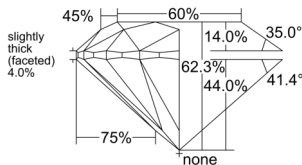

GIA®

FACSIMILE

GIA REPORT 6535925223

Verify this report at GIA.edu

GIA NATURAL DIAMOND DOSSIER®

November 08, 2025
GIA Report Number 6535925223
Shape and Cutting Style ..... Round Brilliant
Measurements ..... 5.91 - 5.94 x 3.69 mm

GRADING RESULTS

Carat Weight ..... 0.81 carat
Color Grade ..... D
Clarity Grade VS1
Cut Grade ..... Excellent

ADDITIONAL GRADING INFORMATION

Polish ..... Excellent
Symmetry ..... Excellent
Fluorescence ..... None
Clarity Characteristics ..... Crystal, Cloud
Inscription(s): GIA 6535925223

PROPORTIONS

Profile to actual proportions