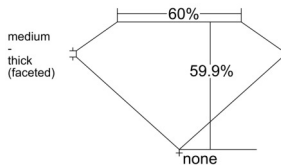

GIA®

FACSIMILE

GIA REPORT 6535925051

Verify this report at GIA.edu

GIA NATURAL DIAMOND DOSSIER®

November 11, 2025
GIA Report Number 6535925051
Shape and Cutting Style ..... Heart Brilliant
Measurements ..... 5.68 x 6.65 x 3.98 mm

GRADING RESULTS

Carat Weight ..... 0.90 carat
Color Grade ..... G
Clarity Grade VS2

ADDITIONAL GRADING INFORMATION

Polish ..... Excellent
Symmetry ..... Excellent
Fluorescence ..... None
Clarity Characteristics ..... Crystal, Cloud, Feather
Inscription(s): GIA 6535925051

PROPORTIONS

Profile not to actual proportions

GRADING SCALES

GIA COLOR SCALE		GIA CLARITY SCALE	
COLORLESS	D	VERY VERY SLIGHTLY INCLUDED	FLAWLESS
	E		INTERNALLY FLAWLESS
	F		VVS₁
	G		VVS₂
	H		VS₁
	I		VS₂
	J		SI₁
	K		SI₂
	L		I₁
	M		I₂
NEAR COLORLESS	N	SLIGHTLY INCLUDED	I₃
	O		
	P		
	Q		
FAINT	R		
	S		
	T		
	U		
VERT LIGHT	V		
	W		
	X		
	Y		
LIGHT	Z