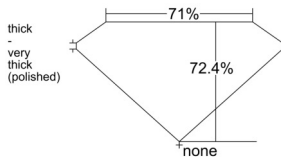

GIA®

FACSIMILE

GIA REPORT 6535920954

Verify this report at GIA.edu

GIA NATURAL DIAMOND DOSSIER®

November 07, 2025
GIA Report Number 6535920954
Shape and Cutting Style ..... Square Modified Brilliant
Measurements ..... 5.33 x 5.28 x 3.82 mm

GRADING RESULTS

Carat Weight ..... 0.91 carat
Color Grade ..... J
Clarity Grade VS1

ADDITIONAL GRADING INFORMATION

Polish ..... Excellent
Symmetry ..... Very Good
Fluorescence ..... None
Clarity Characteristics ..... Crystal, Needle, Pinpoint
Inscription(s): GIA 6535920954

PROPORTIONS

Profile not to actual proportions

GRADING SCALES

GIA COLOR SCALE		GIA CLARITY SCALE			
COLORLESS	D	VERY VERY SLIGHTLY INCLUDED	FLAWLESS		
	E		INTERNALLY FLAWLESS		
	F	VERY SLIGHTLY INCLUDED	VVS₁		
	G		VVS₂		
	H		VS₁		
	NEAR COLORLESS	I	SLIGHTLY INCLUDED	VS₂	
		J		SI₁	
		FAINT	K	INCLUDED	SI₂
			L		I₁
			M		I₂
VERT LIGHT	N	INCLUDED	I₃		
	O				
	P				
	Q				
	R				
LIGHT	S				
	T				
	U				
	V				
	W				
X					
Y					
Z