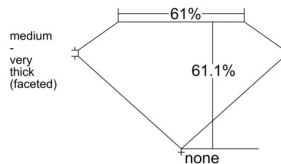

GIA®

FACSIMILE

GIA REPORT 6535920893

Verify this report at GIA.edu

GIA NATURAL DIAMOND DOSSIER®

November 10, 2025
GIA Report Number 6535920893
Shape and Cutting Style ..... Heart Brilliant
Measurements ..... 5.34 x 6.10 x 3.72 mm

GRADING RESULTS

Carat Weight ..... 0.70 carat
Color Grade I
Clarity Grade VVS1

ADDITIONAL GRADING INFORMATION

Polish ..... Excellent
Symmetry ..... Excellent
Fluorescence ..... None
Clarity Characteristics ..... Feather
Inscription(s): GIA 6535920893

PROPORTIONS

Profile not to actual proportions

GRADING SCALES

GIA COLOR SCALE		GIA CLARITY SCALE	
COLORLESS	D	VERY VERY SLIGHTLY INCLUDED	FLAWLESS
	E		INTERNALLY FLAWLESS
	F		VVS₁
	G		VVS₂
	H		VS₁
	I		VS₂
	J		SI₁
	K		SI₂
	L		I₁
	M		I₂
NEAR COLORLESS	N	SLIGHTLY INCLUDED	I₃
	O		
	P		
	Q		
FAINT	R		
	S		
	T		
	U		
VERT LIGHT	V		
	W		
	X		
	Y		
LIGHT	Z