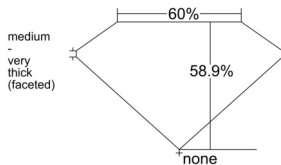

GIA®

FACSIMILE

GIA REPORT 6535920139

Verify this report at GIA.edu

GIA NATURAL DIAMOND DOSSIER®

November 24, 2025
GIA Report Number 6535920139
Shape and Cutting Style ..... Heart Brilliant
Measurements ..... 6.01 x 6.57 x 3.87 mm

GRADING RESULTS

Carat Weight ..... 0.86 carat
Color Grade ..... J
Clarity Grade ..... Internally Flawless

ADDITIONAL GRADING INFORMATION

Polish ..... Excellent
Symmetry ..... Excellent
Fluorescence ..... None
Clarity Characteristics ..... Minor Details of Polish
Inscription(s): GIA 6535920139

PROPORTIONS

Profile not to actual proportions

GRADING SCALES

GIA COLOR SCALE		GIA CLARITY SCALE			
COLORLESS	D	VERY VERY SLIGHTLY INCLUDED	FLAWLESS		
	E		INTERNALLY FLAWLESS		
	F	VERY SLIGHTLY INCLUDED	VVS₁		
	G		VVS₂		
	H		VS₁		
	NEAR COLORLESS	I	SLIGHTLY INCLUDED	VS₂	
		J		SI₁	
		FAINT	K	INCLUDED	SI₂
			L		I₁
			M		I₂
VERT LIGHT	N	LIGHT	I₃		
	O				
	P				
	Q				
	R