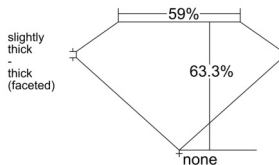

GIA®

FACSIMILE

GIA REPORT 6535913006

Verify this report at GIA.edu

GIA NATURAL DIAMOND DOSSIER®

November 06, 2025
GIA Report Number 6535913006
Shape and Cutting Style ..... Pear Brilliant
Measurements ..... 7.83 x 4.94 x 3.13 mm

GRADING RESULTS

Carat Weight ..... 0.73 carat
Color Grade ..... G
Clarity Grade S11

ADDITIONAL GRADING INFORMATION

Polish ..... Excellent
Symmetry ..... Very Good
Fluorescence ..... None
Clarity Characteristics ..... Crystal, Cloud, Feather
Inscription(s): GIA 6535913006

PROPORTIONS

Profile not to actual proportions

GRADING SCALES

GIA COLOR SCALE		GIA CLARITY SCALE	
COLORLESS	D	VERY VERY SLIGHTLY INCLUDED	FLAWLESS
	E		INTERNALLY FLAWLESS
	F		VVS₁
	G		VVS₂
	H		VS₁
	I		VS₂
	J		SI₁
	K		SI₂
	L		I₁
	M		I₂
NEAR COLORLESS	N	SLIGHTLY INCLUDED	I₃
	O		
	P		
	Q		
	R		
FAINT	S		
	T		
	U		
	V		
	W		
VERT LIGHT	X		
	Y		
	Z