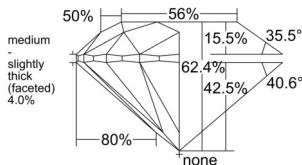

GIA®

FACSIMILE

GIA REPORT 6535912473

Verify this report at GIA.edu

GIA NATURAL DIAMOND DOSSIER®

November 12, 2025
GIA Report Number 6535912473
Shape and Cutting Style ..... Round Brilliant
Measurements ..... 5.36 - 5.38 x 3.35 mm

GRADING RESULTS

Carat Weight ..... 0.60 carat
Color Grade ..... H
Clarity Grade VVS2
Cut Grade ..... Excellent

ADDITIONAL GRADING INFORMATION

Polish ..... Excellent
Symmetry ..... Excellent
Fluorescence ..... None
Clarity Characteristics ..... Pinpoint
Inscription(s): GIA 6535912473

PROPORTIONS

Profile to actual proportions

GRADING SCALES

GIA COLOR SCALE	GIA CLARITY SCALE	GIA CUT SCALE
COLOURLESS	FLAWLESS	EXCELLENT
D	FLAWLESS	
E	INTERNALLY FLAWLESS	VERY GOOD
F		
G	VVS₁	GOOD
H	VVS₂	
I	VS₁	FAIR
J		
K	VS₂	POOR
L	SI₁	
M	SI₂	
N	I₁	
O		
P	I₂	
Q		
R	I₃	
S		
T		
U		
V		
W		
X		
Y		
Z