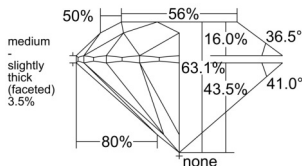

GIA®

FACSIMILE

GIA REPORT 6535910968

Verify this report at GIA.edu

GIA NATURAL DIAMOND DOSSIER®

November 05, 2025
GIA Report Number 6535910968
Shape and Cutting Style ..... Round Brilliant
Measurements ..... 5.34 - 5.37 x 3.38 mm

GRADING RESULTS

Carat Weight ..... 0.60 carat
Color Grade ..... K
Clarity Grade ..... Internally Flawless
Cut Grade ..... Excellent

ADDITIONAL GRADING INFORMATION

Polish ..... Excellent
Symmetry ..... Excellent
Fluorescence ..... Medium Blue
Clarity Characteristics... Surface Graining, Minor Details of Polish
Inspection(s): GIA 6535910968

PROPORTIONS

GRADING SCALES

GIA COLOR SCALE

COLOREDNESS	D
	E
	F
	G
	H
	I
	J
NEAR COLORLESS	K
	L
FAIN	M
	N
	O
	P
	Q
VERY LIGHT	R
	S
	T
	U
	V
	W
	X
	Y
LIGHT	Z

GIA CLARITY SCALE

VERY VERY SLIGHTLY INCLUDED	FLAWLESS
	INTERNALLY FLAWLESS
VERY SLIGHTLY INCLUDED	VVS₁
	VVS₂
SLIGHTLY INCLUDED	VS₁
	VS₂
INCLUDED	SI₁
	SI₂
	I₁
	I₂
	I₃

GIA CUT SCALE

EXCELLENT
VERY GOOD
GOOD
FAIR
POOR