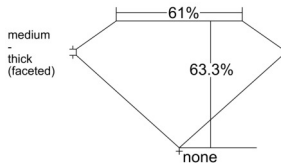

GIA®

FACSIMILE

GIA REPORT 6535909044

Verify this report at GIA.edu

GIA NATURAL DIAMOND DOSSIER®

November 05, 2025
GIA Report Number 6535909044
Shape and Cutting Style ..... Oval Brilliant
Measurements ..... 7.07 x 4.86 x 3.07 mm

GRADING RESULTS

Carat Weight ..... 0.70 carat
Color Grade ..... G
Clarity Grade VS1

ADDITIONAL GRADING INFORMATION

Polish ..... Excellent
Symmetry ..... Very Good
Fluorescence ..... None
Clarity Characteristics..... Feather, Cloud, Needle, Pinpoint
Inscription(s): GIA 6535909044

PROPORTIONS

Profile not to actual proportions

GRADING SCALES

GIA COLOR SCALE		GIA CLARITY SCALE			
COLORLESS	D	VERY VERY SLIGHTLY INCLUDED	FLAWLESS		
	E		INTERNALLY FLAWLESS		
	F	VERY SLIGHTLY INCLUDED	VVS₁		
	G		VVS₂		
	H		VS₁		
	NEAR COLORLESS	I	SLIGHTLY INCLUDED	VS₂	
		J		SI₁	
		FAINT	K	INCLUDED	SI₂
			L		I₁
			M		I₂
VERT LIGHT	N	INCLUDED	I₃		
	O				
	P				
	Q				
	R				
LIGHT	S				
	T				
	U				
	V				
	W				
X					
Y					
Z