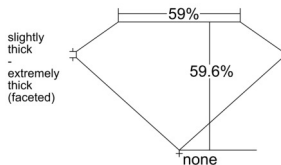

GIA®

FACSIMILE

GIA REPORT 6535907548

Verify this report at GIA.edu

GIA NATURAL DIAMOND DOSSIER®

November 06, 2025
GIA Report Number 6535907548
Shape and Cutting Style ..... Heart Brilliant
Measurements ..... 5.88 x 6.59 x 3.93 mm

GRADING RESULTS

Carat Weight ..... 0.90 carat
Color Grade ..... G
Clarity Grade VS2

ADDITIONAL GRADING INFORMATION

Polish ..... Excellent
Symmetry ..... Excellent
Fluorescence ..... None
Clarity Characteristics ..... Crystal, Indented Natural
Inscription(s): GIA 6535907548

PROPORTIONS

Profile not to actual proportions

GRADING SCALES

GIA COLOR SCALE		GIA CLARITY SCALE			
COLORLESS	D	VERY VERY SLIGHTLY INCLUDED	FLAWLESS		
	E		INTERNALLY FLAWLESS		
	F	VERY SLIGHTLY INCLUDED	VVS₁		
	G		VVS₂		
	H		VS₁		
	NEAR COLORLESS	I	SLIGHTLY INCLUDED	VS₂	
		J		SI₁	
		FAINT	K	INCLUDED	SI₂
			L		I₁
			M		I₂
VERT LIGHT			N	INCLUDED	I₃
			O		
			P		
	Q				
LIGHT	R				
	S				
	T				
	U				
	V				
	Z