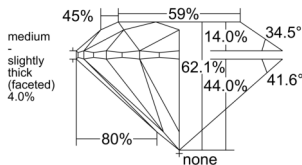

GIA®

FACSIMILE

GIA REPORT 6535905440

Verify this report at GIA.edu

GIA NATURAL DIAMOND DOSSIER®

November 24, 2025
GIA Report Number 6535905440
Shape and Cutting Style ..... Round Brilliant
Measurements ..... 4.91 - 4.94 x 3.06 mm

GRADING RESULTS

Carat Weight ..... 0.46 carat
Color Grade ..... F
Clarity Grade VVS1
Cut Grade ..... Excellent

ADDITIONAL GRADING INFORMATION

Polish ..... Excellent
Symmetry ..... Excellent
Fluorescence ..... None
Clarity Characteristics ..... Pinpoint, Feather
Inscription(s): GIA 6535905440

PROPORTIONS

Profile to actual proportions

GRADING SCALES

GIA COLOR SCALE

COLORLESS	D
	E
	F
	G
	H
	I
	J
NEAR COLORLESS	K
	L
Faint	M
	N
	O
	P
Very Light	Q
	R
	S
	T
	U
	V
Light	W
	X
	Y
	Z

GIA CLARITY SCALE

FLAWLESS	INTERNAL FLAWLESS	
		FLAWLESS
VERY VERY SLIGHTLY INCLUDED	VVS₁	
	VVS₂	
VERY SLIGHTLY INCLUDED	VS₁	
	VS₂	
SLIGHTLY INCLUDED	SI₁	
	SI₂	
INCLUDED	I₁	
	I₂	
	I₃	

GIA CUT SCALE

EXCELLENT
VERY GOOD
GOOD
FAIR
POOR