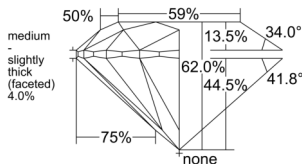

GIA®

FACSIMILE

GIA REPORT 6535904780

Verify this report at GIA.edu

GIA NATURAL DIAMOND DOSSIER®

November 06, 2025
GIA Report Number 6535904780
Shape and Cutting Style ..... Round Brilliant
Measurements ..... 5.81 - 5.83 x 3.61 mm

GRADING RESULTS

Carat Weight ..... 0.75 carat
Color Grade ..... D
Clarity Grade VVS1
Cut Grade ..... Excellent

ADDITIONAL GRADING INFORMATION

Polish ..... Excellent
Symmetry ..... Excellent
Fluorescence ..... None
Clarity Characteristics ..... Pinpoint
Inscription(s): GIA 6535904780

PROPORTIONS

Profile to actual proportions

GRADING SCALES

GIA COLOR SCALE	GIA CLARITY SCALE	GIA CUT SCALE	
D	FLAWLESS	EXCELLENT	
E	INTERNALLY FLAWLESS		
F		VVS₁	VERY GOOD
G	VVS₂		
H	VS₁	GOOD	
I	VS₂		
J	SI₁	FAIR	
K	SI₂		
L	I₁	POOR	
M	I₂		
N	I₃		
O			
P			
Q			
R			
S			
T			
U			
V			
W			
X			
Y			
Z