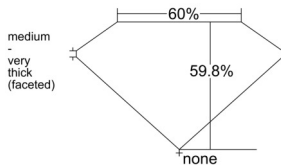

GIA®

FACSIMILE

GIA REPORT 6535902737

Verify this report at GIA.edu

GIA NATURAL DIAMOND DOSSIER®

November 06, 2025
GIA Report Number 6535902737
Shape and Cutting Style ..... Heart Brilliant
Measurements ..... 5.21 x 6.15 x 3.68 mm

GRADING RESULTS

Carat Weight ..... 0.70 carat
Color Grade I
Clarity Grade ..... Internally Flawless

ADDITIONAL GRADING INFORMATION

Polish ..... Excellent
Symmetry ..... Excellent
Fluorescence ..... None
Clarity Characteristics ..... Minor Details of Polish
Inscription(s): GIA 6535902737

PROPORTIONS

Profile not to actual proportions

GRADING SCALES

GIA COLOR SCALE		GIA CLARITY SCALE			
COLORLESS	D	VERY VERY SLIGHTLY INCLUDED	FLAWLESS		
	E		INTERNALLY FLAWLESS		
	F	VERY SLIGHTLY INCLUDED	VVS₁		
	G		VVS₂		
	H		VS₁		
	NEAR COLORLESS	I	SLIGHTLY INCLUDED	VS₂	
		J		SI₁	
		FAINT	K	INCLUDED	SI₂
			L		I₁
			M		I₂
VERT LIGHT	N	LIGHT	I₃		
	O				
	P				
	Q				
	R