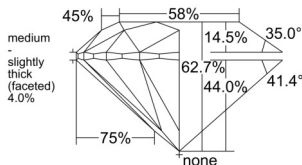

GIA®

FACSIMILE

GIA REPORT 6535898534

Verify this report at GIA.edu

GIA NATURAL DIAMOND DOSSIER®

November 05, 2025
GIA Report Number 6535898534
Shape and Cutting Style ..... Round Brilliant
Measurements ..... 5.10 - 5.13 x 3.21 mm

GRADING RESULTS

Carat Weight ..... 0.52 carat
Color Grade ..... F
Clarity Grade VVS2
Cut Grade ..... Excellent

ADDITIONAL GRADING INFORMATION

Polish ..... Excellent
Symmetry ..... Excellent
Fluorescence ..... Medium Blue
Clarity Characteristics ..... Pinpoint, Cloud
Inscription(s): GIA 6535898534

PROPORTIONS

Profile to actual proportions

GRADING SCALES

GIA COLOR SCALE	GIA CLARITY SCALE	GIA CUT SCALE	
D	FLAWLESS	EXCELLENT	
E	INTERNALLY FLAWLESS		
F		VVS₁	VERY GOOD
G	VVS₂		
H	VS₁	GOOD	
I	VS₂		
J	SI₁	FAIR	
K	SI₂		
L	I₁	POOR	
M	I₂		
N	I₃		
O			
P			
Q			
R			
S			
T			
U			
V			
W			
X			
Y			
Z