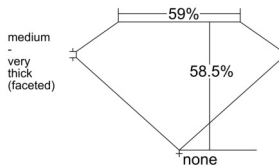

GIA®

FACSIMILE

GIA REPORT 6535893153

Verify this report at GIA.edu

GIA NATURAL DIAMOND DOSSIER®

November 06, 2025
GIA Report Number 6535893153
Shape and Cutting Style ..... Heart Brilliant
Measurements ..... 5.26 x 5.84 x 3.42 mm

GRADING RESULTS

Carat Weight ..... 0.60 carat
Color Grade ..... D
Clarity Grade VS2

ADDITIONAL GRADING INFORMATION

Polish ..... Excellent
Symmetry ..... Very Good
Fluorescence ..... None
Clarity Characteristics ..... Feather
Inscription(s): GIA 6535893153

PROPORTIONS

Profile not to actual proportions

GRADING SCALES

GIA COLOR SCALE		GIA CLARITY SCALE			
COLORLESS	D	VERY VERY SLIGHTLY INCLUDED	FLAWLESS		
	E		INTERNALLY FLAWLESS		
	F	VERY SLIGHTLY INCLUDED	VVS₁		
	G		VVS₂		
	H		VS₁		
	NEAR COLORLESS	I	SLIGHTLY INCLUDED	VS₂	
		J		SI₁	
		FAINT	K	INCLUDED	SI₂
			L		I₁
			M		I₂
VERT LIGHT	N	LIGHT	I₃		
	O				
	P				
	Q				
	R				
	S				
	T