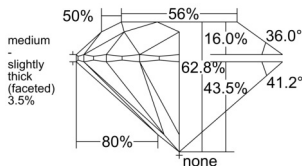

GIA®

FACSIMILE

GIA REPORT 6535880035

Verify this report at GIA.edu

GIA NATURAL DIAMOND DOSSIER®

November 19, 2025
GIA Report Number 6535880035
Shape and Cutting Style ..... Round Brilliant
Measurements ..... 4.72 - 4.75 x 2.97 mm

GRADING RESULTS

Carat Weight ..... 0.41 carat
Color Grade ..... M
Clarity Grade VS1
Cut Grade ..... Excellent

ADDITIONAL GRADING INFORMATION

Polish ..... Excellent
Symmetry ..... Excellent
Fluorescence ..... Faint
Clarity Characteristics ..... Crystal, Cloud, Needle
Inspection(s): GIA 6535880035

PROPORTIONS

GRADING SCALES

GIA COLOR SCALE

COLORLESS	D
	E
	F
	G
	H
	I
	J
NEAR COLORLESS	K
	L
FAIN	M
	N
	O
	P
VERY LIGHT	Q
	R
	S
	T
	U
	V
	W
	X
	Y
LIGHT	Z

GIA CLARITY SCALE

FLAWLESS	INTERNAL FLAWLESS	
		FLAWLESS
VERY VERY SLIGHTLY INCLUDED	VVS₁	
	VVS₂	
VERY SLIGHTLY INCLUDED	VS₁	
	VS₂	
SLIGHTLY INCLUDED	SI₁	
	SI₂	
INCLUDED	I₁	
	I₂	
	I₃	

GIA CUT SCALE

EXCELLENT
VERY GOOD
GOOD
FAIR
POOR