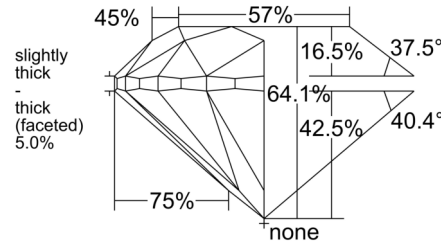

GIA NATURAL DIAMOND GRADING REPORT

November 13, 2025
 GIA Report Number 6535877949
 Shape and Cutting Style Round Brilliant
 Measurements 6.24 - 6.29 x 4.02 mm

GRADING RESULTS

Carat Weight 1.01 carat
 Color Grade I
 Clarity Grade VS1
 Cut Grade Very Good

ADDITIONAL GRADING INFORMATION

Polish Very Good
 Symmetry Very Good
 Fluorescence Faint
 Inscription(s): GIA 6535877949
 Comments: Surface graining is not shown.

PROPORTIONS

Profile to actual proportions

CLARITY CHARACTERISTICS

KEY TO SYMBOLS*

-  Cloud
-  Pinpoint

* Red symbols denote internal characteristics (inclusions). Green or black symbols denote external characteristics (blemishes). Diagram is an approximate representation of the diamond, and symbols shown indicate type, position, and approximate size of clarity characteristics. All clarity characteristics may not be shown. Details of finish are not shown.