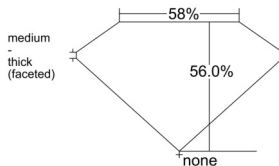

GIA®

FACSIMILE

GIA REPORT 6535877886

Verify this report at GIA.edu

GIA NATURAL DIAMOND DOSSIER®

November 13, 2025
GIA Report Number 6535877886
Shape and Cutting Style ..... Heart Brilliant
Measurements ..... 5.15 x 5.63 x 3.16 mm

GRADING RESULTS

Carat Weight ..... 0.52 carat
Color Grade ..... F
Clarity Grade VS2

ADDITIONAL GRADING INFORMATION

Polish ..... Excellent
Symmetry ..... Very Good
Fluorescence ..... None
Clarity Characteristics ..... Cloud, Crystal
Inscription(s): GIA 6535877886

PROPORTIONS

Profile not to actual proportions

GRADING SCALES

GIA COLOR SCALE		GIA CLARITY SCALE	
COLORLESS	D	VERY VERY SLIGHTLY INCLUDED	FLAWLESS
	E		INTERNALLY FLAWLESS
	F		VVS₁
	G		VVS₂
	H		VS₁
	I		VS₂
	J		SI₁
	K		SI₂
	L		I₁
	M		I₂
NEAR COLORLESS	N	SLIGHTLY INCLUDED	I₃
	O		
	P		
	Q		
FAINT	R		
	S		
	T		
	U		
VERT LIGHT	V		
	W		
	X		
	Y		
LIGHT	Z