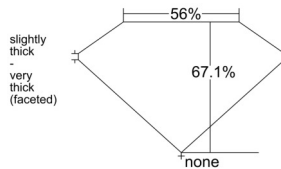

GIA®

FACSIMILE

GIA REPORT 6535874573

Verify this report at GIA.edu

GIA NATURAL DIAMOND DOSSIER®

November 17, 2025
GIA Report Number 6535874573
Shape and Cutting Style ..... Pear Brilliant
Measurements ..... 8.25 x 5.15 x 3.45 mm

GRADING RESULTS

Carat Weight ..... 0.90 carat
Color Grade ..... D
Clarity Grade VS1

ADDITIONAL GRADING INFORMATION

Polish ..... Excellent
Symmetry ..... Very Good
Fluorescence ..... None
Clarity Characteristics.. Indented Natural, Cloud, Needle, Pinpoint
Inscription(s): GIA 6535874573

PROPORTIONS

Profile not to actual proportions

GRADING SCALES

GIA COLOR SCALE		GIA CLARITY SCALE			
COLORLESS	D	VERY VERY SLIGHTLY INCLUDED	FLAWLESS		
	E		INTERNALLY FLAWLESS		
	F	VERY SLIGHTLY INCLUDED	VS₁		
	G		VS₂		
	H		VS₁		
	NEAR COLORLESS	I	SLIGHTLY INCLUDED	SI₁	
		J		SI₂	
		FAINT	K	INCLUDED	I₁
			L		I₂
			M		I₃
VERT LIGHT	N				
	O				
	P				
	Q				
	R				
	S				
	T				
LIGHT	U				
	V				
	W				
	X				
Y					
Z