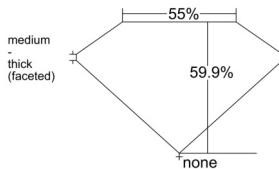

GIA®

FACSIMILE

GIA REPORT 6535866409

Verify this report at GIA.edu

GIA NATURAL DIAMOND DOSSIER®

October 31, 2025
GIA Report Number 6535866409
Shape and Cutting Style ..... Heart Brilliant
Measurements ..... 5.20 x 6.10 x 3.65 mm

GRADING RESULTS

Carat Weight ..... 0.70 carat
Color Grade ..... F
Clarity Grade SI1

ADDITIONAL GRADING INFORMATION

Polish ..... Excellent
Symmetry ..... Excellent
Fluorescence ..... None
Clarity Characteristics ..... Crystal, Cloud
Inscription(s): GIA 6535866409

PROPORTIONS

Profile not to actual proportions

GRADING SCALES

GIA COLOR SCALE		GIA CLARITY SCALE	
COLORLESS	D	VERY VERY SLIGHTLY INCLUDED	FLAWLESS
	E		INTERNALLY FLAWLESS
	F		VVS₁
	G		VVS₂
	H		VS₁
	I		VS₂
	J		SI₁
	K		SI₂
	L		I₁
	M		I₂
NEAR COLORLESS	N	SLIGHTLY INCLUDED	I₃
	O		
	P		
	Q		
FAINT	R		
	S		
	T		
	U		
VERT LIGHT	V		
	W		
	X		
	Y		
LIGHT	Z