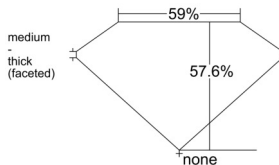

GIA®

FACSIMILE

GIA REPORT 6535865576

Verify this report at GIA.edu

GIA NATURAL DIAMOND DOSSIER®

November 03, 2025
GIA Report Number 6535865576
Shape and Cutting Style ..... Heart Brilliant
Measurements ..... 5.06 x 5.56 x 3.20 mm

GRADING RESULTS

Carat Weight ..... 0.51 carat
Color Grade ..... H
Clarity Grade VVS1

ADDITIONAL GRADING INFORMATION

Polish ..... Excellent
Symmetry ..... Very Good
Fluorescence ..... Faint
Clarity Characteristics ..... Feather
Inscription(s): GIA 6535865576

PROPORTIONS

Profile not to actual proportions

GRADING SCALES

GIA COLOR SCALE		GIA CLARITY SCALE	
COLORLESS	D	VERY VERY SLIGHTLY INCLUDED	FLAWLESS
	E		INTERNALLY FLAWLESS
	F		VVS₁
	G		VVS₂
	H		VS₁
	I		VS₂
	J		SI₁
	K		SI₂
	L		I₁
	M		I₂
NEAR COLORLESS	N	SLIGHTLY INCLUDED	I₃
	O		
	P		
	Q		
FAINT	R	INCLUDED	
	S		
	T		
	U		
VERT LIGHT	V	INCLUDED	
	W		
	X		
	Y		
LIGHT	Z