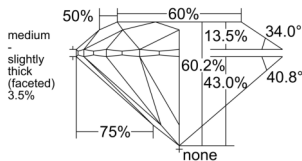

GIA®

FACSIMILE

GIA REPORT 6535847955

Verify this report at GIA.edu

GIA NATURAL DIAMOND DOSSIER®

November 03, 2025
GIA Report Number 6535847955
Shape and Cutting Style ..... Round Brilliant
Measurements ..... 4.72 - 4.74 x 2.85 mm

GRADING RESULTS

Carat Weight ..... 0.39 carat
Color Grade ..... D
Clarity Grade ..... Flawless
Cut Grade ..... Excellent

ADDITIONAL GRADING INFORMATION

Polish ..... Excellent
Symmetry ..... Excellent
Fluorescence ..... None
Clarity Characteristics ..... None
Inscription(s): GIA 6535847955

PROPORTIONS

Profile to actual proportions

GRADING SCALES

GIA COLOR SCALE	GIA CLARITY SCALE	GIA CUT SCALE	
D	FLAWLESS	EXCELLENT	
E	INTERNALLY FLAWLESS		
F		VVS₁	VERY GOOD
G	VVS₂		
H	VS₁	GOOD	
I	VS₂		
J	SI₁	FAIR	
K	SI₂		
L	I₁	POOR	
M	I₂		
N	I₃		
O			
P			
Q			
R			
S			
T			
U			
V			
W			
X			
Y			
Z