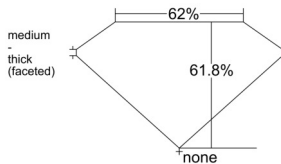

GIA®

FACSIMILE

GIA REPORT 6535842750

Verify this report at GIA.edu

GIA NATURAL DIAMOND DOSSIER®

October 31, 2025
GIA Report Number 6535842750
Shape and Cutting Style ..... Oval Brilliant
Measurements ..... 6.56 x 4.58 x 2.83 mm

GRADING RESULTS

Carat Weight ..... 0.54 carat
Color Grade ..... E
Clarity Grade VVS2

ADDITIONAL GRADING INFORMATION

Polish ..... Excellent
Symmetry ..... Very Good
Fluorescence ..... None
Clarity Characteristics ..... Cloud, Pinpoint, Feather
Inscription(s): GIA 6535842750

PROPORTIONS

Profile not to actual proportions

GRADING SCALES

GIA COLOR SCALE		GIA CLARITY SCALE			
COLORLESS	D	VERY VERY SLIGHTLY INCLUDED	FLAWLESS		
	E		INTERNALLY FLAWLESS		
	F		VVS₁		
	NEAR COLORLESS	G	VERY SLIGHTLY INCLUDED	VVS₂	
		H		VS₁	
		FAINT	I	SLIGHTLY INCLUDED	VS₂
			J		SI₁
			K		SI₂
	LIGHT	L	INCLUDED	I₁	
		M		I₂	
N		I₃			
O					
P					
Q					
R