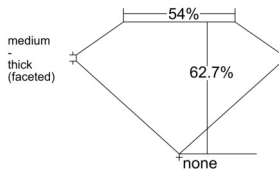

GIA®

FACSIMILE

GIA REPORT 6535840060

Verify this report at GIA.edu

GIA NATURAL DIAMOND DOSSIER®

October 31, 2025
GIA Report Number 6535840060
Shape and Cutting Style ..... Heart Brilliant
Measurements ..... 5.02 x 5.81 x 3.65 mm

GRADING RESULTS

Carat Weight ..... 0.61 carat
Color Grade ..... E
Clarity Grade VS2

ADDITIONAL GRADING INFORMATION

Polish ..... Excellent
Symmetry ..... Very Good
Fluorescence ..... None
Clarity Characteristics ..... Feather, Crystal
Inscription(s): GIA 6535840060

PROPORTIONS

Profile not to actual proportions

GRADING SCALES

GIA COLOR SCALE		GIA CLARITY SCALE			
COLORLESS	D	VERY VERY SLIGHTLY INCLUDED	FLAWLESS		
	E		INTERNALLY FLAWLESS		
	F	VERY SLIGHTLY INCLUDED	VVS₁		
	G		VVS₂		
	H		VS₁		
	NEAR COLORLESS	I	SLIGHTLY INCLUDED	VS₂	
		J		SI₁	
		FAINT	K	INCLUDED	SI₂
			L		I₁
			M		I₂
VERT LIGHT	N	LIGHT	I₃		
	O				
	P				
	Q				
	R