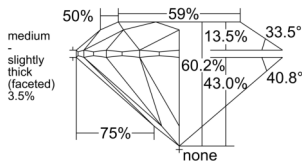

GIA®

FACSIMILE

GIA REPORT 6535834854

Verify this report at GIA.edu

GIA NATURAL DIAMOND DOSSIER®

October 31, 2025
GIA Report Number 6535834854
Shape and Cutting Style ..... Round Brilliant
Measurements ..... 4.76 - 4.78 x 2.87 mm

GRADING RESULTS

Carat Weight ..... 0.40 carat
Color Grade ..... F
Clarity Grade VS2
Cut Grade ..... Excellent

ADDITIONAL GRADING INFORMATION

Polish ..... Excellent
Symmetry ..... Excellent
Fluorescence ..... Faint
Clarity Characteristics ..... Cloud, Feather
Inscription(s): GIA 6535834854

PROPORTIONS

Profile to actual proportions

GRADING SCALES

GIA COLOR SCALE	GIA CLARITY SCALE	GIA CUT SCALE	
D	FLAWLESS	EXCELLENT	
E	INTERNALLY FLAWLESS		
F		VVS₁	VERY GOOD
G	VVS₂		
H	VS₁	GOOD	
I	VS₂		
J	SI₁	FAIR	
K	SI₂		
L	I₁	POOR	
M			
N			
O	I₂		
P			
Q			
R	I₃		
S			
T			
U			
V			
W			
X			
Y			
Z