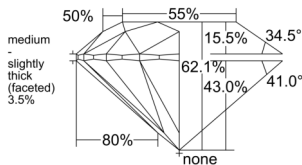

GIA®

FACSIMILE

GIA REPORT 6535832340

Verify this report at GIA.edu

GIA NATURAL DIAMOND DOSSIER®

October 31, 2025
GIA Report Number 6535832340
Shape and Cutting Style ..... Round Brilliant
Measurements ..... 4.31 - 4.34 x 2.68 mm

GRADING RESULTS

Carat Weight ..... 0.30 carat
Color Grade ..... H
Clarity Grade SI2
Cut Grade ..... Excellent

ADDITIONAL GRADING INFORMATION

Polish ..... Excellent
Symmetry ..... Excellent
Fluorescence ..... None
Clarity Characteristics ..... Crystal, Feather
Inscription(s): GIA 6535832340

PROPORTIONS

GRADING SCALES

GIA COLOR SCALE	GIA CLARITY SCALE	GIA CUT SCALE	
D	FLAWLESS	EXCELLENT	
E	INTERNALLY FLAWLESS		
F		VVS₁	VERY GOOD
G	VVS₂		
H	VS₁	GOOD	
I	VS₂		
J	SI₁	FAIR	
K	SI₂		
L	I₁	POOR	
M	I₂		
N	I₃		
O			
P			
Q			
R			
S			
T			
U			
V			
W			
X			
Y			
Z