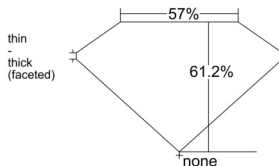

GIA®

FACSIMILE

GIA REPORT 6535804199

Verify this report at GIA.edu

GIA NATURAL DIAMOND DOSSIER®

October 30, 2025
GIA Report Number 6535804199
Shape and Cutting Style ..... Heart Brilliant
Measurements ..... 4.72 x 5.52 x 3.38 mm

GRADING RESULTS

Carat Weight ..... 0.50 carat
Color Grade ..... E
Clarity Grade VS1

ADDITIONAL GRADING INFORMATION

Polish ..... Excellent
Symmetry ..... Very Good
Fluorescence ..... None
Clarity Characteristics..... Crystal, Cloud, Needle, Pinpoint
Inscription(s): GIA 6535804199

PROPORTIONS

Profile not to actual proportions

GRADING SCALES

GIA COLOR SCALE		GIA CLARITY SCALE			
COLORLESS	D	VERY VERY SLIGHTLY INCLUDED	FLAWLESS		
	E		INTERNALLY FLAWLESS		
	F	VERY SLIGHTLY INCLUDED	VVS₁		
	G		VVS₂		
	H		VS₁		
	NEAR COLORLESS	I	SLIGHTLY INCLUDED	VS₂	
		J		SI₁	
		FAINT	K	INCLUDED	SI₂
			L		I₁
			M		I₂
VERT LIGHT	N	INCLUDED	I₃		
	O				
	P				
	Q				
	R				
LIGHT	S				
	T				
	U				
	V				
	W				
	X				
	Z