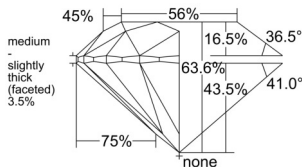

GIA®

FACSIMILE

GIA REPORT 6535802158

Verify this report at GIA.edu

GIA NATURAL DIAMOND DOSSIER®

October 27, 2025
GIA Report Number 6535802158
Shape and Cutting Style ..... Round Brilliant
Measurements ..... 5.84 - 5.89 x 3.73 mm

GRADING RESULTS

Carat Weight ..... 0.80 carat
Color Grade L
Clarity Grade S11
Cut Grade ..... Very Good

ADDITIONAL GRADING INFORMATION

Polish ..... Excellent
Symmetry ..... Excellent
Fluorescence ..... Faint
Clarity Characteristics ..... Crystal, Cloud
Inscription(s): GIA 6535802158

PROPORTIONS

GRADING SCALES

GIA COLOR SCALE

COLORESS	D
	E
	F
	G
	H
	I
	J
NEAR COLORESS	K
	L
FAIN	M
	N
	O
	P
VERY FAINT	Q
	R
	S
	T
	U
	V
	W
	X
	Y
LIGHT	Z

GIA CLARITY SCALE

FLAWLESS	VERY VERY SLIGHTLY INCLUDED	VS₁	VS₂	SI₁	SI₂	I₁	I₂	I₃	
									FLAWLESS
INTERNALLY FLAWLESS	VERY SLIGHTLY INCLUDED								

GIA CUT SCALE

EXCELLENT
VERY GOOD
GOOD
FAIR
POOR