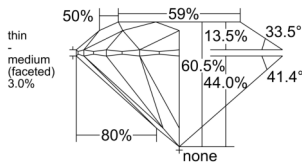

GIA®

FACSIMILE

GIA REPORT 6535791726

Verify this report at GIA.edu

GIA NATURAL DIAMOND DOSSIER®

October 22, 2025
GIA Report Number 6535791726
Shape and Cutting Style ..... Round Brilliant
Measurements ..... 5.20 - 5.23 x 3.16 mm

GRADING RESULTS

Carat Weight ..... 0.51 carat
Color Grade I
Clarity Grade VVS1
Cut Grade ..... Excellent

ADDITIONAL GRADING INFORMATION

Polish ..... Excellent
Symmetry ..... Excellent
Fluorescence ..... Medium Blue
Clarity Characteristics ..... Pinpoint
Inscription(s): GIA 6535791726

PROPORTIONS

GRADING SCALES

GIA COLOR SCALE	GIA CLARITY SCALE	GIA CUT SCALE	
D	FLAWLESS	EXCELLENT	
E	INTERNALLY FLAWLESS		
F		VVS₁	VERY GOOD
G	VVS₂		
H	VS₁	GOOD	
I	VS₂		
J	SI₁	FAIR	
K	SI₂		
L	I₁	POOR	
M	I₂		
N	I₃		
O			
P			
Q			
R			
S			
T			
U			
V			
W			
X			
Y			
Z