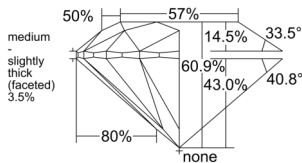

GIA®

FACSIMILE

GIA REPORT 6535790078

Verify this report at GIA.edu

GIA NATURAL DIAMOND DOSSIER®

October 31, 2025
GIA Report Number 6535790078
Shape and Cutting Style ..... Round Brilliant
Measurements ..... 4.42 - 4.44 x 2.70 mm

GRADING RESULTS

Carat Weight ..... 0.32 carat
Color Grade ..... G
Clarity Grade S11
Cut Grade ..... Excellent

ADDITIONAL GRADING INFORMATION

Polish ..... Excellent
Symmetry ..... Excellent
Fluorescence ..... None
Clarity Characteristics ..... Feather
Inscription(s): GIA 6535790078

PROPORTIONS

Profile to actual proportions