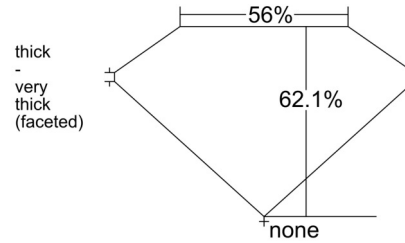

GIA NATURAL DIAMOND GRADING REPORT

 October 22, 2025
 GIA Report Number 6535789690
 Shape and Cutting Style Heart Brilliant
 Measurements 5.41 x 6.60 x 4.10 mm

GRADING RESULTS

 Carat Weight 0.91 carat
 Color Grade J
 Clarity Grade SI1

ADDITIONAL GRADING INFORMATION

 Polish Very Good
 Symmetry Excellent
 Fluorescence None
 Inscription(s): GIA 6535789690

Comments: Clouds, pinpoints and surface graining are not shown.

PROPORTIONS

Profile not to actual proportions

CLARITY CHARACTERISTICS

KEY TO SYMBOLS*

- Crystal
- ~ Feather
- ∖ Needle

* Red symbols denote internal characteristics (inclusions). Green or black symbols denote external characteristics (blemishes). Diagram is an approximate representation of the diamond, and symbols shown indicate type, position, and approximate size of clarity characteristics. All clarity characteristics may not be shown. Details of finish are not shown.