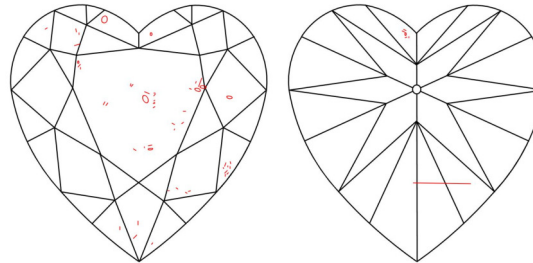

GIA NATURAL DIAMOND GRADING REPORT

 October 22, 2025
 GIA Report Number 6535789690
 Shape and Cutting Style Heart Brilliant
 Measurements 5.41 x 6.60 x 4.10 mm

GRADING RESULTS

 Carat Weight 0.91 carat
 Color Grade J
 Clarity Grade SI1

ADDITIONAL GRADING INFORMATION

 Polish Very Good
 Symmetry Excellent
 Fluorescence None
 Inscription(s): GIA 6535789690

Comments: Clouds, pinpoints and surface graining are not shown.

PROPORTIONS

Profile not to actual proportions

CLARITY CHARACTERISTICS

KEY TO SYMBOLS*

- Crystal
- ~ Feather
- ∖ Needle

* Red symbols denote internal characteristics (inclusions). Green or black symbols denote external characteristics (blemishes). Diagram is an approximate representation of the diamond, and symbols shown indicate type, position, and approximate size of clarity characteristics. All clarity characteristics may not be shown. Details of finish are not shown.