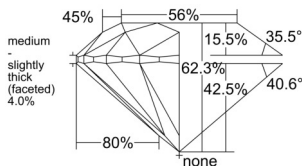

GIA®

FACSIMILE

GIA REPORT 6535783306

Verify this report at GIA.edu

GIA NATURAL DIAMOND DOSSIER®

October 24, 2025
GIA Report Number 6535783306
Shape and Cutting Style ..... Round Brilliant
Measurements ..... 3.65 - 3.67 x 2.28 mm

GRADING RESULTS

Carat Weight ..... 0.19 carat
Color Grade ..... E
Clarity Grade VS2
Cut Grade ..... Excellent

ADDITIONAL GRADING INFORMATION

Polish ..... Excellent
Symmetry ..... Excellent
Fluorescence ..... None
Clarity Characteristics..... Crystal, Needle, Feather
Inscription(s): GIA 6535783306

PROPORTIONS

GRADING SCALES

GIA COLOR SCALE	GIA CLARITY SCALE	GIA CUT SCALE
COLOURLESS	FLAWLESS	EXCELLENT
E	INTERNALLY FLAWLESS	
F	VVS₁	VERY GOOD
G		
H	VVS₂	GOOD
I	VS₁	
J	VS₂	FAIR
K	SI₁	
L	SI₂	POOR
M	I₁	
N	I₂	
O	I₃	
P		
Q		
R		
S		
T		
U		
V		
W		
X		
Y		
Z