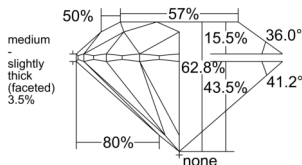

GIA®

FACSIMILE

GIA REPORT 6535782993

Verify this report at GIA.edu

GIA NATURAL DIAMOND DOSSIER®

October 29, 2025
GIA Report Number 6535782993
Shape and Cutting Style ..... Round Brilliant
Measurements ..... 5.81 - 5.85 x 3.66 mm

GRADING RESULTS

Carat Weight ..... 0.77 carat
Color Grade ..... E
Clarity Grade VVS1
Cut Grade ..... Excellent

ADDITIONAL GRADING INFORMATION

Polish ..... Excellent
Symmetry ..... Excellent
Fluorescence ..... Strong Blue
Clarity Characteristics ..... Pinpoint, Feather
Inscription(s): GIA 6535782993

PROPORTIONS

GRADING SCALES

GIA COLOR SCALE

COLORESS	D
	E
	F
	G
	H
	I
	J
NEAR COLORESS	K
	L
FANIT	M
	N
	O
	P
VERY LIGHT	Q
	R
	S
	T
	U
	V
	W
	X
	Y
LIGHT	Z

GIA CLARITY SCALE

FLAWLESS	VERY VERY SLIGHTLY INCLUDED	VVS₁	VVS₂	VS₁	VS₂	SI₁	SI₂	I₁	I₂	I₃	
											FLAWLESS
INTERNALLY FLAWLESS	VERY SLIGHTLY INCLUDED										

GIA CUT SCALE

EXCELLENT
VERY GOOD
GOOD
FAIR
POOR