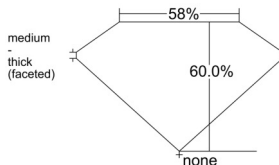

GIA®

FACSIMILE

GIA REPORT 6535762644

Verify this report at GIA.edu

GIA NATURAL DIAMOND DOSSIER®

October 16, 2025
GIA Report Number 6535762644
Shape and Cutting Style ..... Marquise Brilliant
Measurements ..... 8.41 x 4.17 x 2.50 mm

GRADING RESULTS

Carat Weight ..... 0.50 carat
Color Grade ..... F
Clarity Grade SI1

ADDITIONAL GRADING INFORMATION

Polish ..... Excellent
Symmetry ..... Very Good
Fluorescence ..... None
Clarity Characteristics ..... Feather, Cloud
Inscription(s): GIA 6535762644

PROPORTIONS

Profile not to actual proportions

GRADING SCALES

GIA COLOR SCALE		GIA CLARITY SCALE			
COLORLESS	D	VERY VERY SLIGHTLY INCLUDED	FLAWLESS		
	E		INTERNALLY FLAWLESS		
	F	VERY SLIGHTLY INCLUDED	VVS₁		
	G		VVS₂		
	H		VS₁		
	NEAR COLORLESS	I	SLIGHTLY INCLUDED	VS₂	
		J		SI₁	
		FAINT	K	INCLUDED	SI₂
			L		I₁
			M		I₂
VERTICALLY LIGHT	N	LIGHT	I₃		
	O				
	P				
	Q				
	R