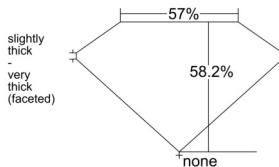

GIA®

FACSIMILE

GIA REPORT 6535762629

Verify this report at GIA.edu

GIA NATURAL DIAMOND DOSSIER®

October 16, 2025
GIA Report Number 6535762629
Shape and Cutting Style ..... Heart Brilliant
Measurements ..... 5.69 x 6.76 x 3.93 mm

GRADING RESULTS

Carat Weight ..... 0.90 carat
Color Grade ..... J
Clarity Grade VVS2

ADDITIONAL GRADING INFORMATION

Polish ..... Excellent
Symmetry ..... Excellent
Fluorescence ..... None
Clarity Characteristics..... Pinpoint, Needle, Surface Graining
Inspection(s): GIA 6535762629

PROPORTIONS

Profile not to actual proportions

GRADING SCALES

GIA COLOR SCALE		GIA CLARITY SCALE			
COLORLESS	D	VERY VERY SLIGHTLY INCLUDED	FLAWLESS		
	E		INTERNALLY FLAWLESS		
	F	VERY SLIGHTLY INCLUDED	VVS₁		
	G		VVS₂		
	H		VS₁		
	NEAR COLORLESS	I	SLIGHTLY INCLUDED	VS₂	
		J		SI₁	
		FAINT	K	INCLUDED	SI₂
			L		I₁
			M		I₂
VERT LIGHT			N	INCLUDED	I₃
			O		
			P		
	Q				
LIGHT	R				
	S				
	T				
	U				
	V				
	Z