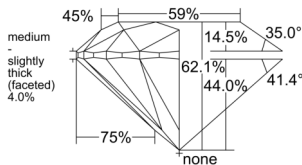

GIA®

FACSIMILE

GIA REPORT 6535734301

Verify this report at GIA.edu

GIA NATURAL DIAMOND DOSSIER®

October 14, 2025
GIA Report Number 6535734301
Shape and Cutting Style ..... Round Brilliant
Measurements ..... 4.27 - 4.29 x 2.66 mm

GRADING RESULTS

Carat Weight ..... 0.30 carat
Color Grade ..... D
Clarity Grade VVS1
Cut Grade ..... Excellent

ADDITIONAL GRADING INFORMATION

Polish ..... Excellent
Symmetry ..... Excellent
Fluorescence ..... None
Clarity Characteristics ..... Pinpoint
Inscription(s): GIA 6535734301

PROPORTIONS

Profile to actual proportions