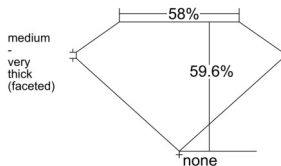

GIA®

FACSIMILE

GIA REPORT 6535730636

Verify this report at GIA.edu

GIA NATURAL DIAMOND DOSSIER®

October 15, 2025
GIA Report Number 6535730636
Shape and Cutting Style ..... Heart Brilliant
Measurements ..... 5.30 x 6.20 x 3.70 mm

GRADING RESULTS

Carat Weight ..... 0.70 carat
Color Grade ..... E
Clarity Grade VVS2

ADDITIONAL GRADING INFORMATION

Polish ..... Excellent
Symmetry ..... Excellent
Fluorescence ..... None
Clarity Characteristics ..... Cloud
Inscription(s): GIA 6535730636

PROPORTIONS

Profile not to actual proportions

GRADING SCALES

GIA COLOR SCALE		GIA CLARITY SCALE			
COLORLESS	D	VERY VERY SLIGHTLY INCLUDED	FLAWLESS		
	E		INTERNALLY FLAWLESS		
	F		VVS₁		
	G		VVS₂		
	NEAR COLORLESS	H	VERY SLIGHTLY INCLUDED	VS₁	
		I		VS₂	
		FAINT	J	SLIGHTLY INCLUDED	SI₁
			K		SI₂
	L		I₁		
	VERT LIGHT		M	INCLUDED	I₂
N			I₃		
O					
LIGHT		P			
		Q			
		R			
	S				
	T				
	Z