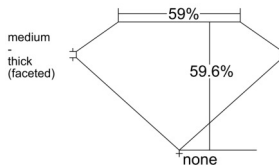

GIA®

FACSIMILE

GIA REPORT 6535730611

Verify this report at GIA.edu

GIA NATURAL DIAMOND DOSSIER®

October 15, 2025
GIA Report Number 6535730611
Shape and Cutting Style ..... Heart Brilliant
Measurements ..... 5.44 x 6.09 x 3.63 mm

GRADING RESULTS

Carat Weight ..... 0.70 carat
Color Grade ..... D
Clarity Grade SI1

ADDITIONAL GRADING INFORMATION

Polish ..... Very Good
Symmetry ..... Very Good
Fluorescence ..... None
Clarity Characteristics..... Feather, Crystal
Inscription(s): GIA 6535730611

PROPORTIONS

Profile not to actual proportions

GRADING SCALES

GIA COLOR SCALE		GIA CLARITY SCALE	
COLORLESS	D	VERY VERY SLIGHTLY INCLUDED	FLAWLESS
	E		INTERNALLY FLAWLESS
	F		VVS₁
	G		VVS₂
	H		VS₁
	I		VS₂
	J		SI₁
	K		SI₂
	L		I₁
	M		I₂
NEAR COLORLESS	N	SLIGHTLY INCLUDED	I₃
	O		
	P		
	Q		
FAINT	R		
	S		
	T		
	U		
VERT LIGHT	V		
	W		
	X		
	Y		
LIGHT	Z