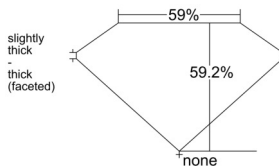

GIA®

FACSIMILE

GIA REPORT 6535730563

Verify this report at GIA.edu

GIA NATURAL DIAMOND DOSSIER®

October 15, 2025
GIA Report Number 6535730563
Shape and Cutting Style ..... Heart Brilliant
Measurements ..... 5.29 x 6.15 x 3.64 mm

GRADING RESULTS

Carat Weight ..... 0.70 carat
Color Grade ..... H
Clarity Grade VVS1

ADDITIONAL GRADING INFORMATION

Polish ..... Very Good
Symmetry ..... Excellent
Fluorescence ..... None
Clarity Characteristics..... Pinpoint, Surface Graining
Inspection(s): GIA 6535730563

PROPORTIONS

Profile not to actual proportions

GRADING SCALES

GIA COLOR SCALE		GIA CLARITY SCALE			
COLORLESS	D	VERY VERY SLIGHTLY INCLUDED	FLAWLESS		
	E		INTERNALLY FLAWLESS		
	F	VERY SLIGHTLY INCLUDED	VVS₁		
	G		VVS₂		
	H		VS₁		
	NEAR COLORLESS	I	SLIGHTLY INCLUDED	VS₂	
		J		SI₁	
		FAINT	K	INCLUDED	SI₂
			L		I₁
			M		I₂
VERT LIGHT	N		INCLUDED	I₃	
	O				
	P				
	Q				
	LIGHT		R		
		S			
		T			
Z