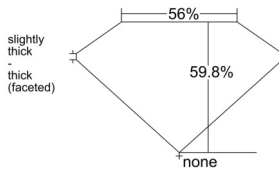

GIA®

FACSIMILE

GIA REPORT 6535730398

Verify this report at GIA.edu

GIA NATURAL DIAMOND DOSSIER®

October 17, 2025
GIA Report Number 6535730398
Shape and Cutting Style ..... Heart Brilliant
Measurements ..... 4.85 x 5.55 x 3.32 mm

GRADING RESULTS

Carat Weight ..... 0.53 carat
Color Grade ..... E
Clarity Grade VS1

ADDITIONAL GRADING INFORMATION

Polish ..... Excellent
Symmetry ..... Excellent
Fluorescence ..... None
Clarity Characteristics..... Crystal, Feather, Pinpoint
Inscription(s): GIA 6535730398

PROPORTIONS

Profile not to actual proportions

GRADING SCALES

GIA COLOR SCALE		GIA CLARITY SCALE	
COLORLESS	D	VERY VERY SLIGHTLY INCLUDED	FLAWLESS
	E		INTERNALLY FLAWLESS
	F		VVS₁
	G		VVS₂
	H		VS₁
	I		VS₂
	J		SI₁
	K		SI₂
	L		I₁
	M		I₂
NEAR COLORLESS	N	SLIGHTLY INCLUDED	I₃
	O		
	P		
	Q		
FAINT	R		
	S		
	T		
	U		
VERT LIGHT	V		
	W		
	X		
	Y		
LIGHT	Z