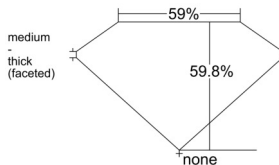

GIA®

FACSIMILE

GIA REPORT 6535727625

Verify this report at gia.edu

GIA NATURAL DIAMOND DOSSIER®

October 14, 2025
GIA Report Number 6535727625
Shape and Cutting Style ..... Heart Brilliant
Measurements ..... 5.61 x 6.55 x 3.92 mm

GRADING RESULTS

Carat Weight ..... 0.83 carat
Color Grade ..... J
Clarity Grade VS2

ADDITIONAL GRADING INFORMATION

Polish ..... Very Good
Symmetry ..... Excellent
Fluorescence ..... Faint
Clarity Characteristics..... Cloud, Crystal, Feather
Inscription(s): GIA 6535727625

PROPORTIONS

Profile not to actual proportions

GRADING SCALES

GIA COLOR SCALE		GIA CLARITY SCALE			
COLORLESS	D	VERY VERY SLIGHTLY INCLUDED	FLAWLESS		
	E		INTERNALLY FLAWLESS		
	F	VERY SLIGHTLY INCLUDED	VVS₁		
	G		VVS₂		
	H		VS₁		
	NEAR COLORLESS	I	SLIGHTLY INCLUDED	VS₂	
		J		SI₁	
		FAINT	K	INCLUDED	SI₂
			L		I₁
			M		I₂
VERT LIGHT	N	LIGHT	I₃		
	O				
	P				
	Q				
	R