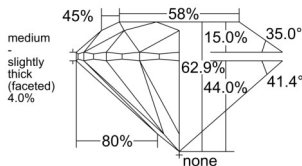

GIA®

FACSIMILE

GIA REPORT 6535726631

Verify this report at GIA.edu

GIA NATURAL DIAMOND DOSSIER®

October 14, 2025
GIA Report Number 6535726631
Shape and Cutting Style ..... Round Brilliant
Measurements ..... 5.88 - 5.91 x 3.71 mm

GRADING RESULTS

Carat Weight ..... 0.80 carat
Color Grade ..... D
Clarity Grade VS2
Cut Grade ..... Excellent

ADDITIONAL GRADING INFORMATION

Polish ..... Excellent
Symmetry ..... Excellent
Fluorescence ..... None
Clarity Characteristics..... Crystal, Cloud, Feather
Inscription(s): GIA 6535726631

PROPORTIONS

GRADING SCALES

GIA COLOR SCALE

COLOREDNESS	D
	E
	F
	G
	H
	I
	J
NEAR COLORLESS	K
	L
FAIN	M
	N
	O
	P
VERY LIGHT	R
	S
	T
	U
	V
	W
	X
	Y
LIGHT	Z

GIA CLARITY SCALE

VERY VERY SLIGHTLY INCLUDED	FLAWLESS
	INTERNALLY FLAWLESS
VERY SLIGHTLY INCLUDED	VVS₁
	VVS₂
SLIGHTLY INCLUDED	VS₁
	VS₂
INCLUDED	SI₁
	SI₂
	I₁
	I₂
	I₃

GIA CUT SCALE

EXCELLENT
VERY GOOD
GOOD
FAIR
POOR