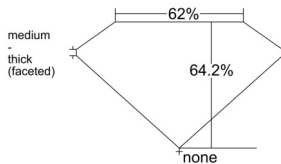

GIA®

FACSIMILE

GIA REPORT 6535715469

Verify this report at GIA.edu

GIA NATURAL DIAMOND DOSSIER®

October 13, 2025
GIA Report Number 6535715469
Shape and Cutting Style ..... Oval Brilliant
Measurements ..... 7.16 x 5.18 x 3.32 mm

GRADING RESULTS

Carat Weight ..... 0.80 carat
Color Grade ..... F
Clarity Grade VS1

ADDITIONAL GRADING INFORMATION

Polish ..... Excellent
Symmetry ..... Very Good
Fluorescence ..... None
Clarity Characteristics ..... Feather, Cloud, Pinpoint
Inscription(s): GIA 6535715469

PROPORTIONS

Profile not to actual proportions

GRADING SCALES

GIA COLOR SCALE		GIA CLARITY SCALE			
COLORLESS	D	VERY VERY SLIGHTLY INCLUDED	FLAWLESS		
	E		INTERNALLY FLAWLESS		
	F		VVS₁		
	G		VVS₂		
	NEAR COLORLESS	H	VERY SLIGHTLY INCLUDED	VS₁	
		I		VS₂	
		FAINT	J	SLIGHTLY INCLUDED	S₁
			K		S₂
	L		I₁		
	M		I₂		
N	I₃				
P					
VERT LIGHT	Q	INCLUDED			
	R				
	S				
	T				
	U				
	V				
LIGHT	W				
	X				
	Y				
	Z