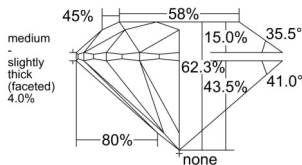

GIA®

FACSIMILE

GIA REPORT 6535714964

Verify this report at GIA.edu

GIA NATURAL DIAMOND DOSSIER®

October 13, 2025
GIA Report Number 6535714964
Shape and Cutting Style ..... Round Brilliant
Measurements ..... 4.82 - 4.84 x 3.01 mm

GRADING RESULTS

Carat Weight ..... 0.43 carat
Color Grade ..... E
Clarity Grade VS1
Cut Grade ..... Excellent

ADDITIONAL GRADING INFORMATION

Polish ..... Excellent
Symmetry ..... Excellent
Fluorescence ..... None
Clarity Characteristics ..... Cloud
Inscription(s): GIA 6535714964

PROPORTIONS

Profile to actual proportions

GRADING SCALES

GIA COLOR SCALE	GIA CLARITY SCALE	GIA CUT SCALE
D	FLAWLESS	EXCELLENT
E	FLAWLESS	
F	INTERNALLY FLAWLESS	VERY GOOD
G	FLAWLESS	
H	VVS₁	GOOD
I	VVS₂	
J	VS₁	FAIR
K	VS₂	
L	SI₁	POOR
M	SI₂	
N	I₁	
O	I₂	
P	I₃	
Q		
R		
S		
T		
U		
V		
W		
X		
Y		
Z