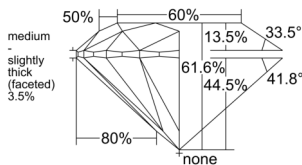

GIA®

FACSIMILE

GIA REPORT 6535713523

Verify this report at GIA.edu

GIA NATURAL DIAMOND DOSSIER®

October 14, 2025
GIA Report Number 6535713523
Shape and Cutting Style ..... Round Brilliant
Measurements ..... 5.68 - 5.73 x 3.51 mm

GRADING RESULTS

Carat Weight ..... 0.70 carat
Color Grade ..... F
Clarity Grade S11
Cut Grade ..... Excellent

ADDITIONAL GRADING INFORMATION

Polish ..... Excellent
Symmetry ..... Excellent
Fluorescence ..... None
Clarity Characteristics ..... Cloud, Crystal
Inscription(s): GIA 6535713523

PROPORTIONS

Profile to actual proportions