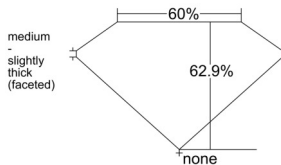

GIA®

FACSIMILE

GIA REPORT 6535706496

Verify this report at GIA.edu

GIA NATURAL DIAMOND DOSSIER®

October 11, 2025
GIA Report Number 6535706496
Shape and Cutting Style ..... Pear Brilliant
Measurements ..... 5.96 x 3.76 x 2.37 mm

GRADING RESULTS

Carat Weight ..... 0.31 carat
Color Grade ..... F
Clarity Grade VVS1

ADDITIONAL GRADING INFORMATION

Polish ..... Excellent
Symmetry ..... Good
Fluorescence ..... None
Clarity Characteristics ..... Pinpoint, Needle
Inscription(s): GIA 6535706496

PROPORTIONS

Profile not to actual proportions

GRADING SCALES

GIA COLOR SCALE		GIA CLARITY SCALE	
COLORLESS	D	VERY VERY SLIGHTLY INCLUDED	FLAWLESS
	E		INTERNALLY FLAWLESS
	F		VVS₁
	G		VVS₂
	H		VS₁
	I		VS₂
	J		SI₁
	K		SI₂
	L		I₁
	M		I₂
NEAR COLORLESS	N	SLIGHTLY INCLUDED	I₃
	O		
	P		
	Q		
FAINT	R		
	S		
	T		
	U		
VERT LIGHT	V		
	W		
	X		
	Y		
LIGHT	Z