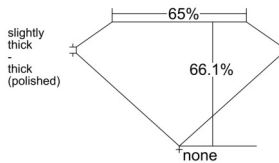

GIA®

FACSIMILE

GIA REPORT 6535703411

Verify this report at GIA.edu

GIA NATURAL DIAMOND DOSSIER®

October 11, 2025
GIA Report Number 6535703411
Shape and Cutting Style ..... Emerald Cut
Measurements ..... 6.05 x 4.31 x 2.85 mm

GRADING RESULTS

Carat Weight ..... 0.71 carat
Color Grade ..... E
Clarity Grade VS2

ADDITIONAL GRADING INFORMATION

Polish ..... Excellent
Symmetry ..... Very Good
Fluorescence ..... None
Clarity Characteristics..... Cloud, Crystal
Inscription(s): GIA 6535703411

PROPORTIONS

Profile not to actual proportions

GRADING SCALES

GIA COLOR SCALE		GIA CLARITY SCALE			
COLORLESS	D	VERY VERY SLIGHTLY INCLUDED	FLAWLESS		
	E		INTERNALLY FLAWLESS		
	F	VERY SLIGHTLY INCLUDED	VVS₁		
	G		VVS₂		
	H		VS₁		
	NEAR COLORLESS	I	SLIGHTLY INCLUDED	VS₂	
		J		SI₁	
		FAINT	K	INCLUDED	SI₂
			L		I₁
			M		I₂
VERT LIGHT	N	LIGHT	I₃		
	O				
	P				
	Q				
	R