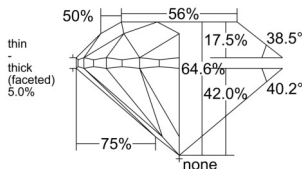

GIA®

FACSIMILE

GIA REPORT 6535697904

Verify this report at GIA.edu

GIA NATURAL DIAMOND DOSSIER®

October 13, 2025
GIA Report Number 6535697904
Shape and Cutting Style ..... Round Brilliant
Measurements ..... 4.94 - 4.95 x 3.19 mm

GRADING RESULTS

Carat Weight ..... 0.50 carat
Color Grade ..... D
Clarity Grade VVS1
Cut Grade ..... Very Good

ADDITIONAL GRADING INFORMATION

Polish ..... Excellent
Symmetry ..... Very Good
Fluorescence ..... None
Clarity Characteristics ..... Pinpoint, Feather
Inscription(s): GIA 6535697904

PROPORTIONS

Profile to actual proportions